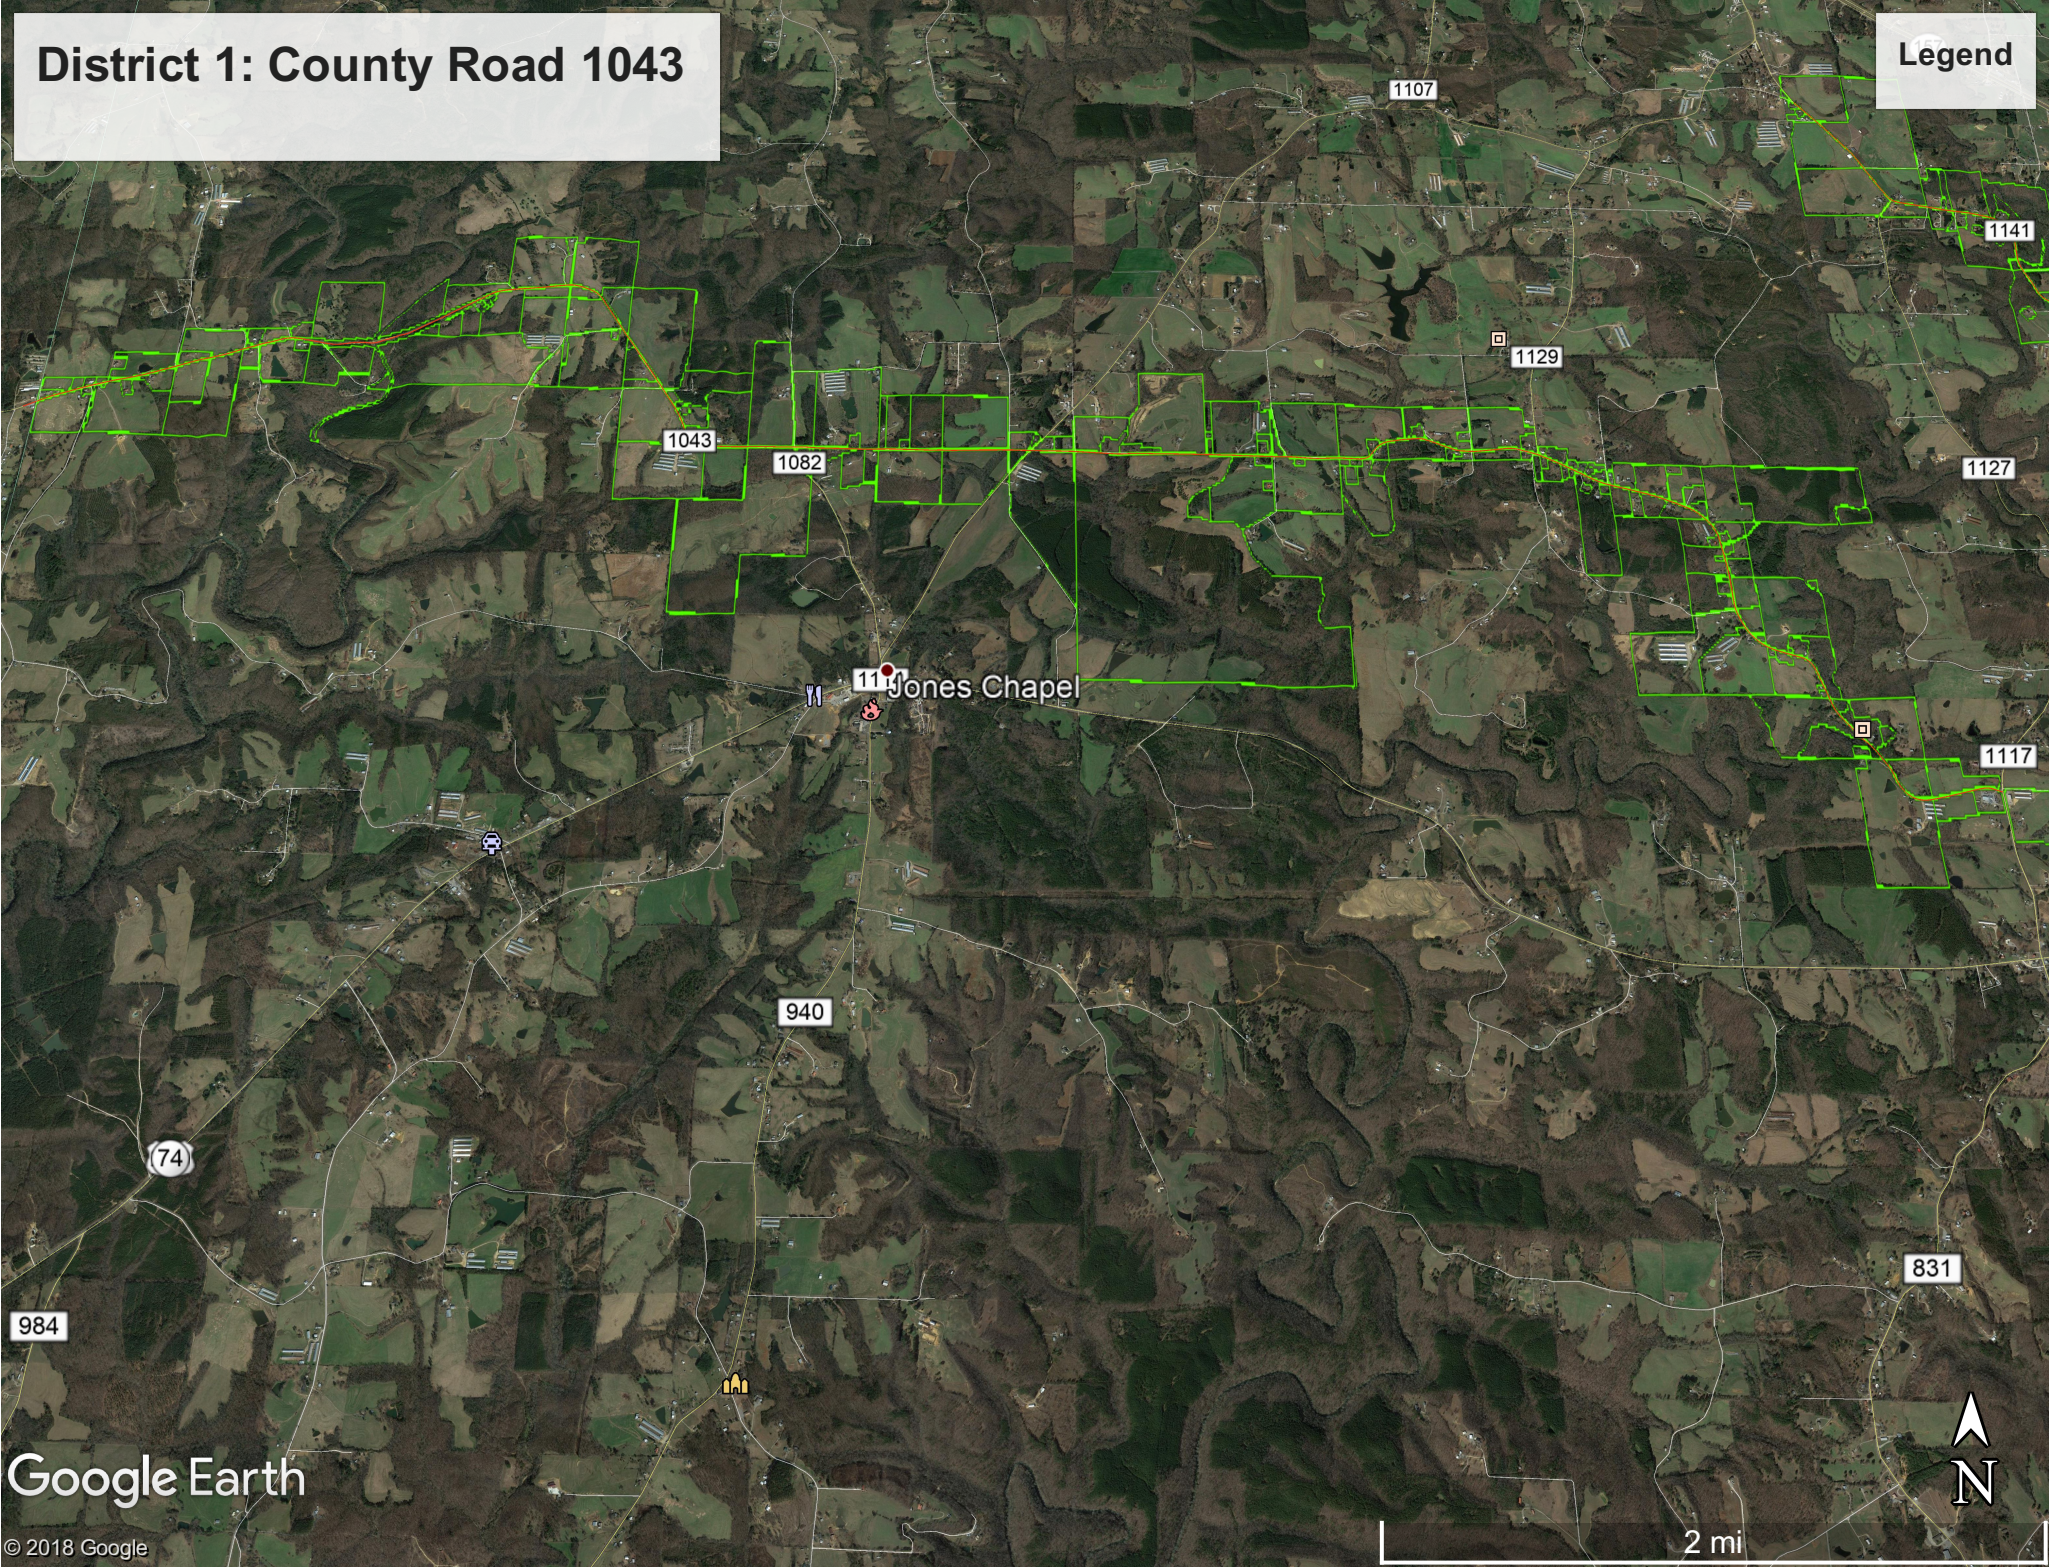

# District 1: County Road 1043

Legend

Google Earth