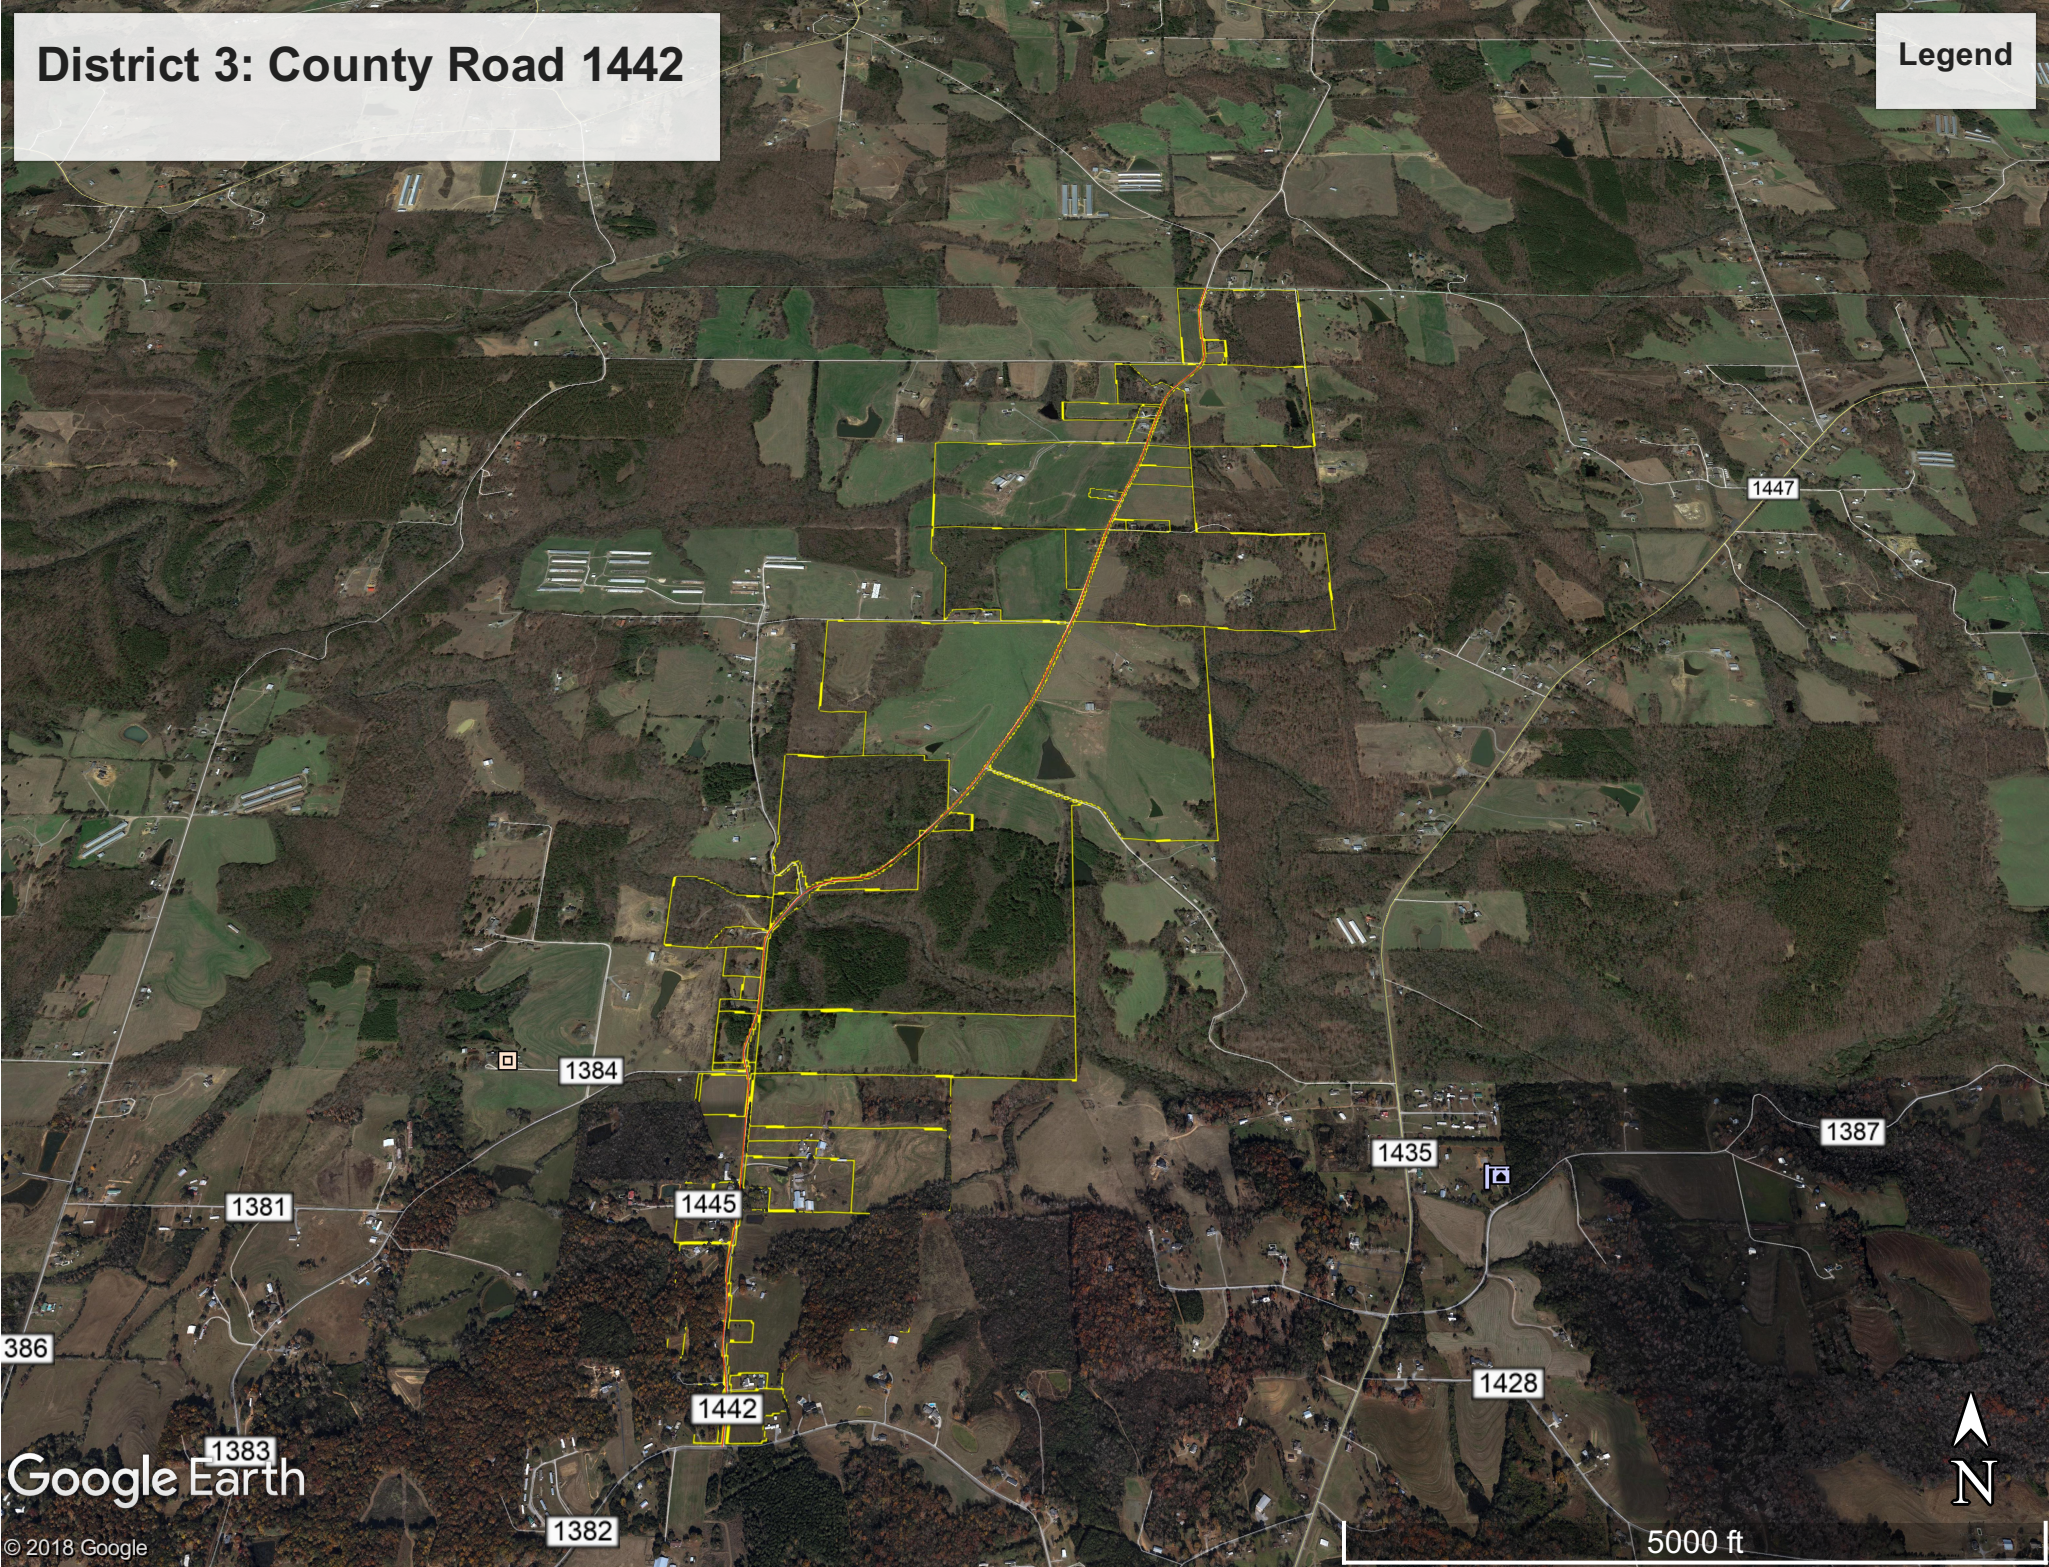

District 3: County Road 1442

Legend

Google Earth

© 2018 Google

5000 ft