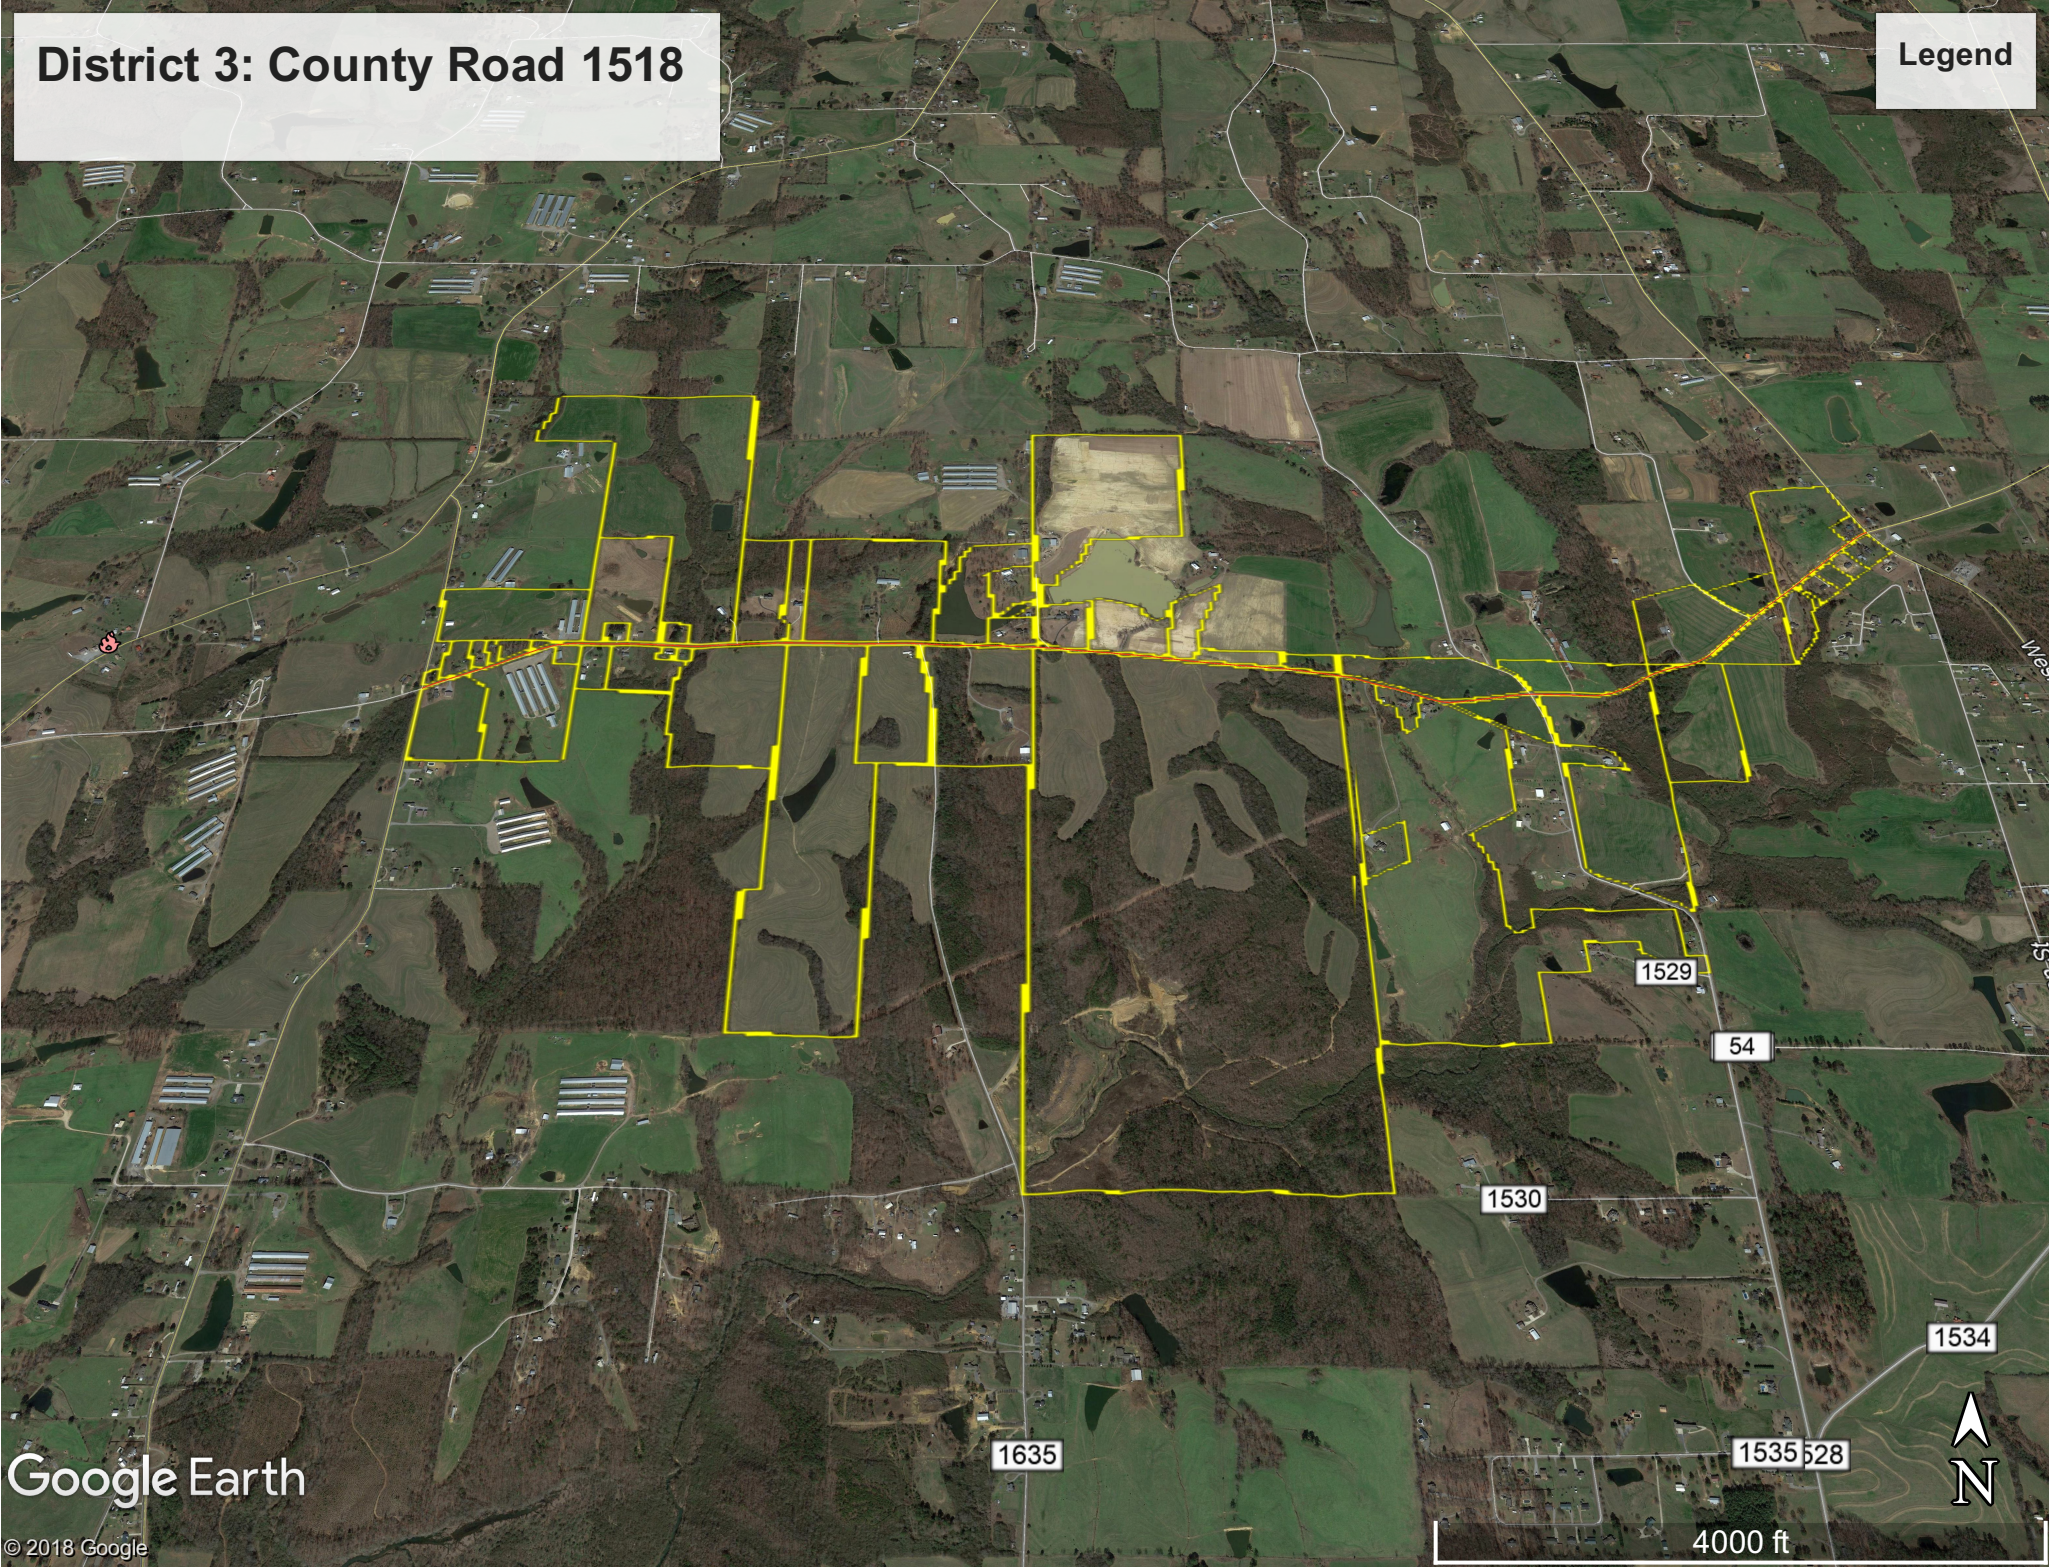

District 3: County Road 1518

Legend

Google Earth

© 2018 Google

4000 ft