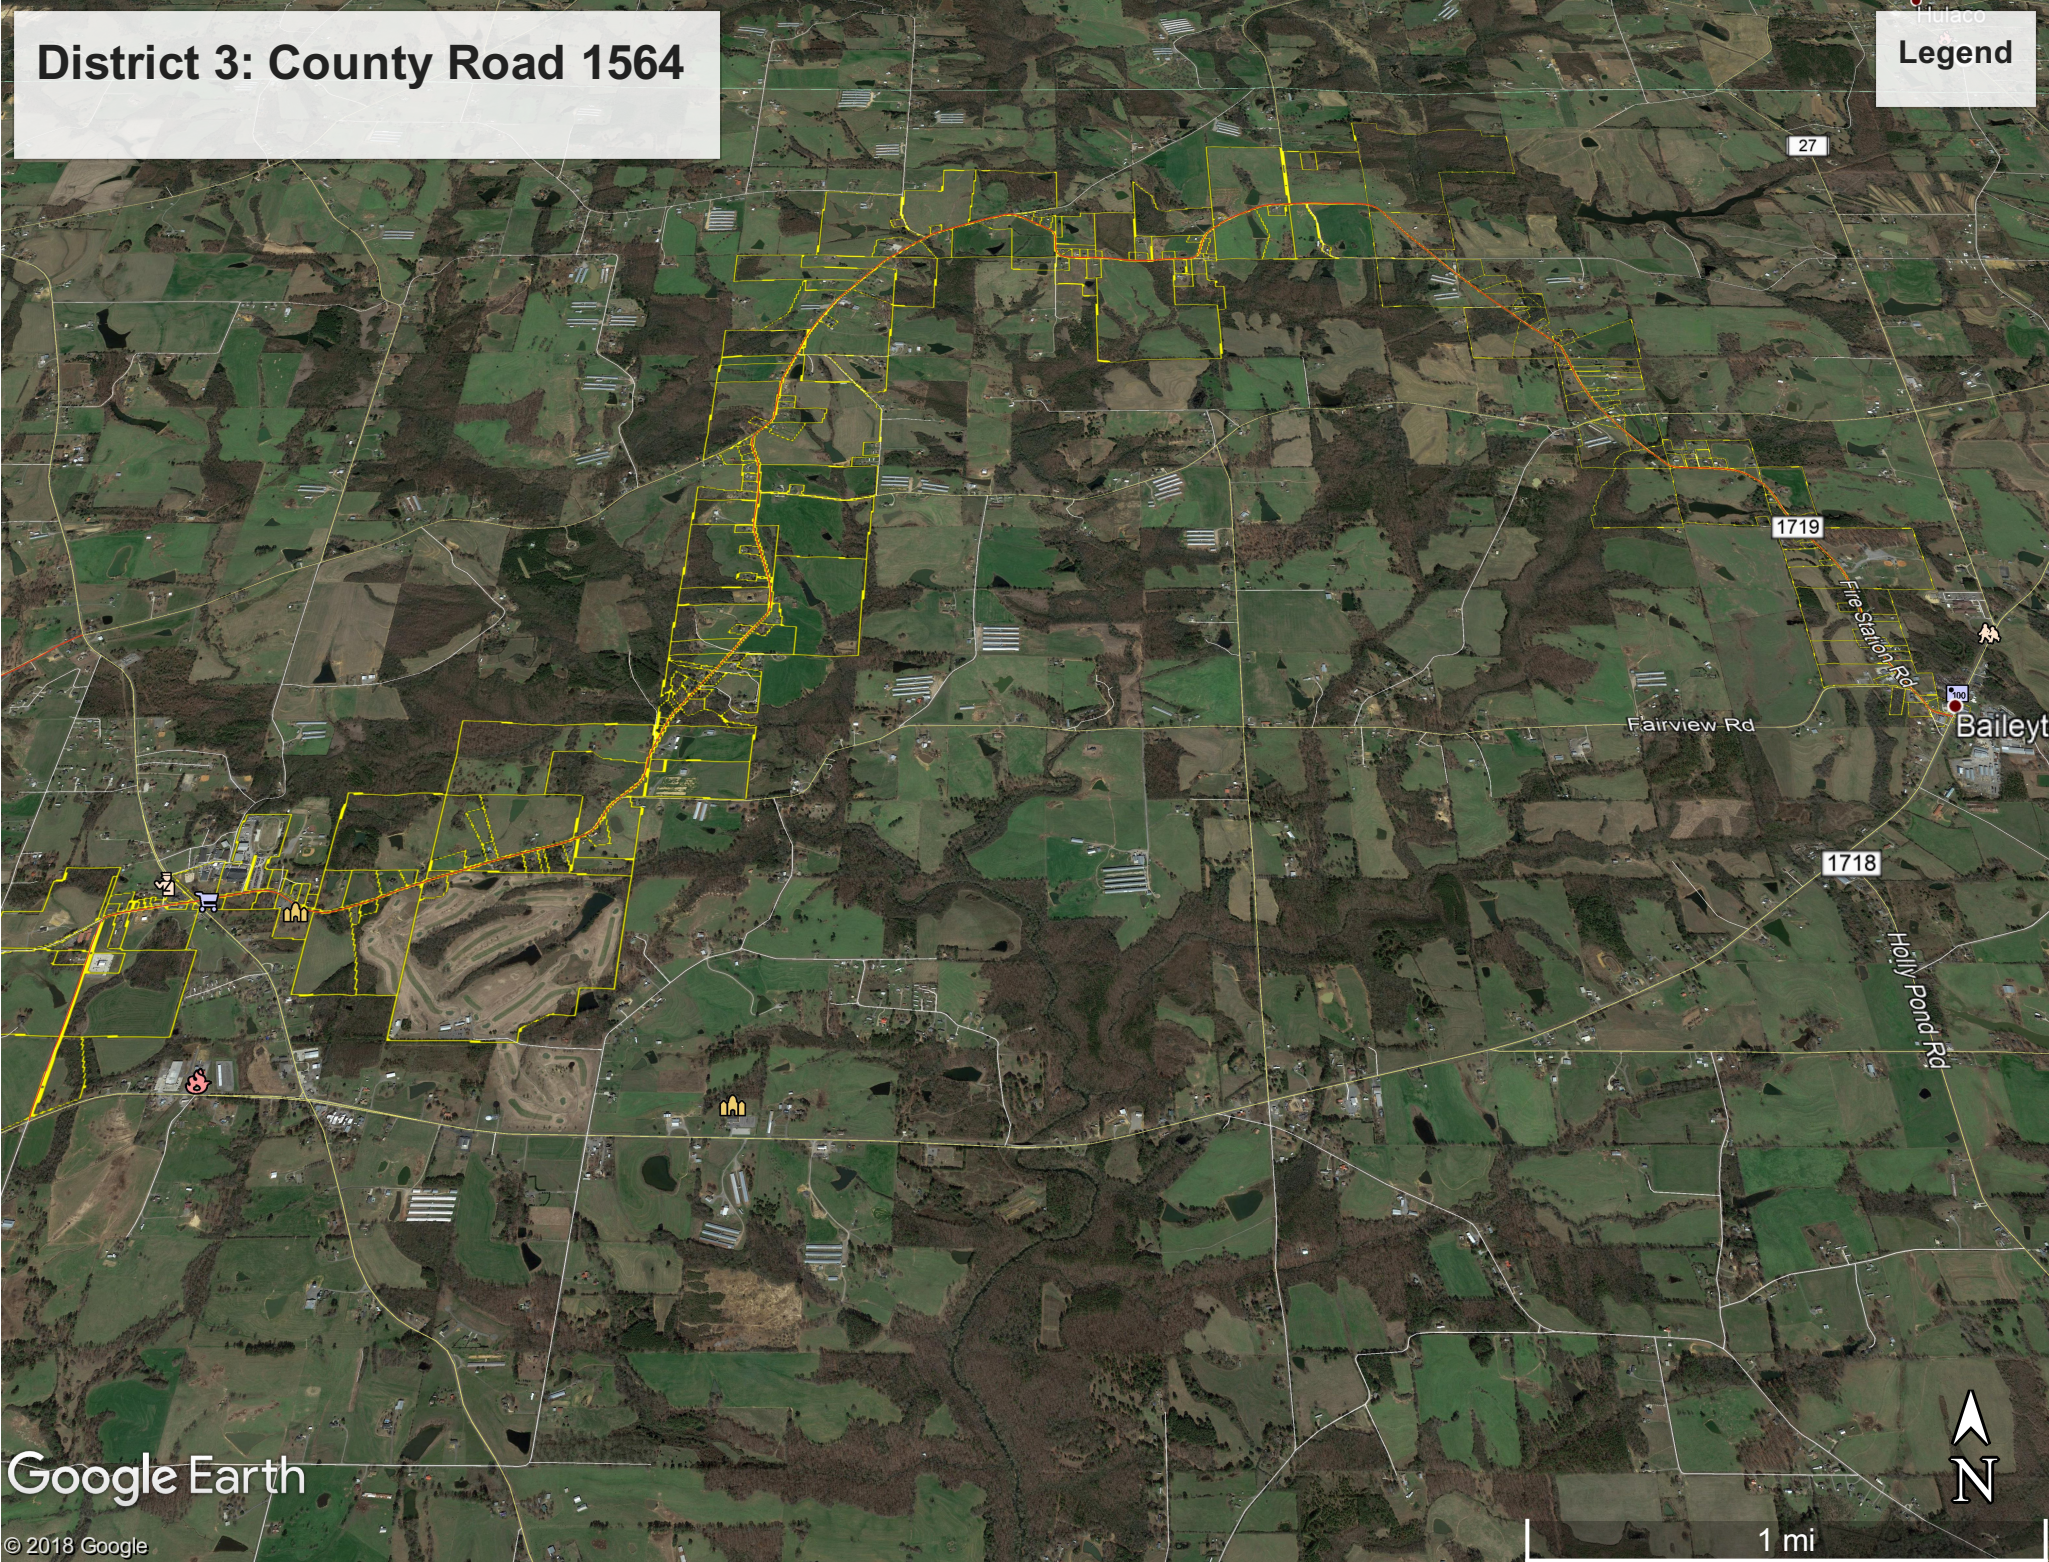

District 3: County Road 1564

Hulaco
Legend

Google Earth

© 2018 Google

1 mi