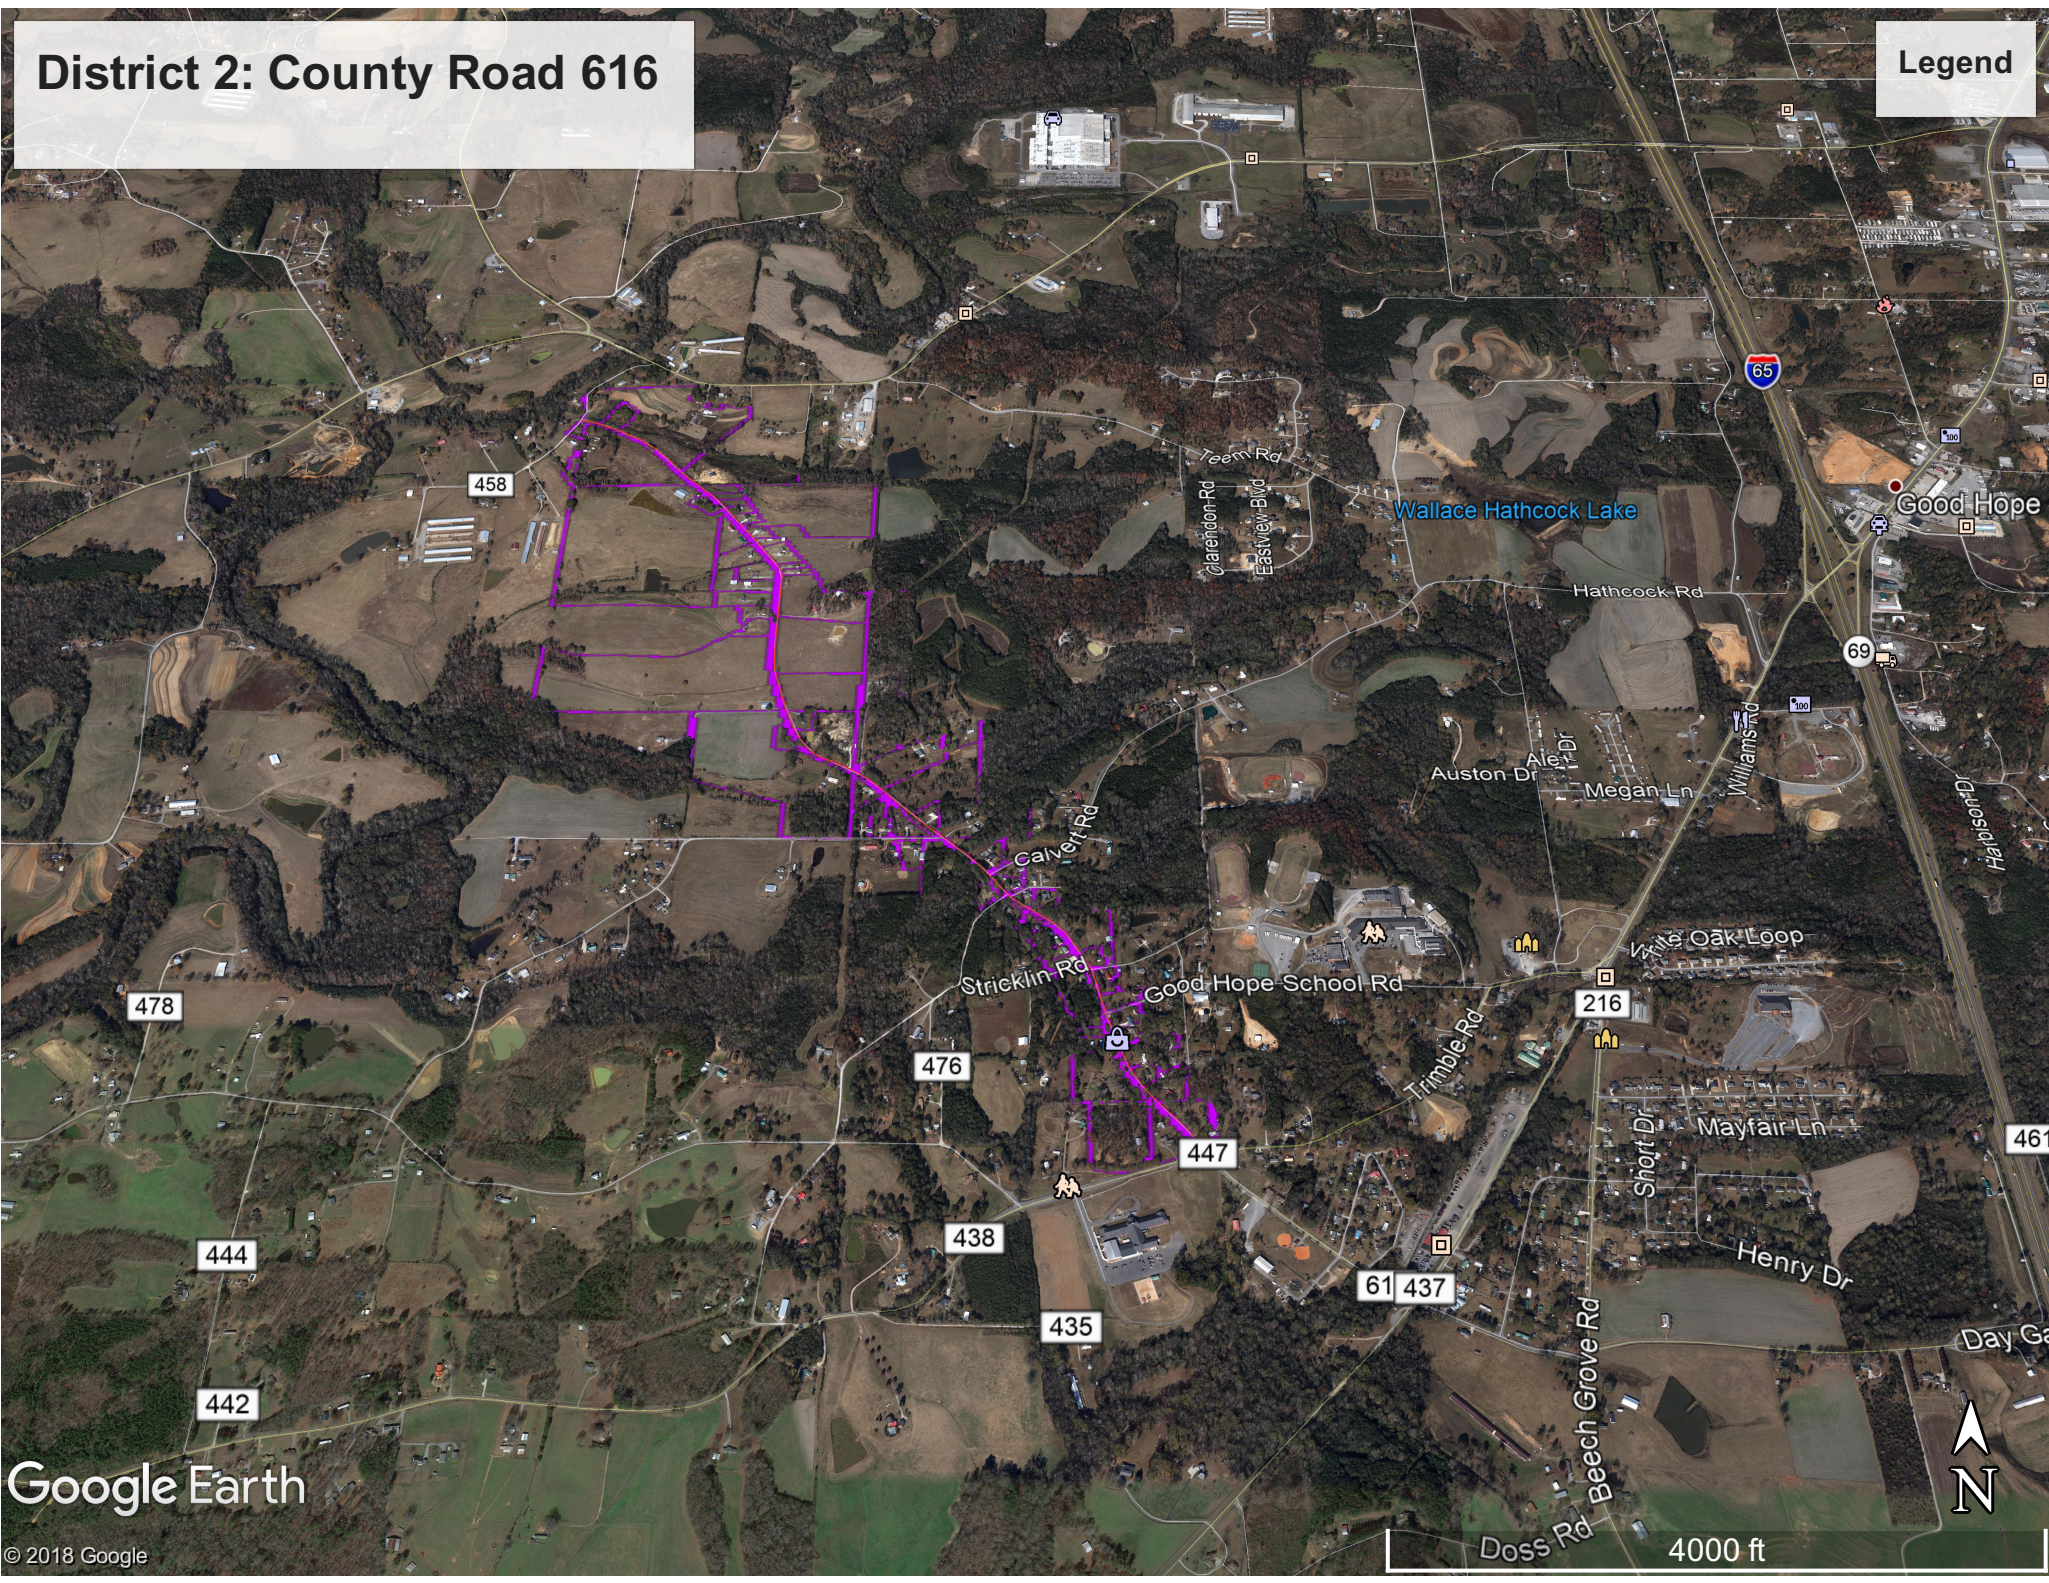

District 2: County Road 616

Legend

478

458

444

442

476

438

435

447

61 437

216

69

65

461

Google Earth

© 2018 Google

4000 ft